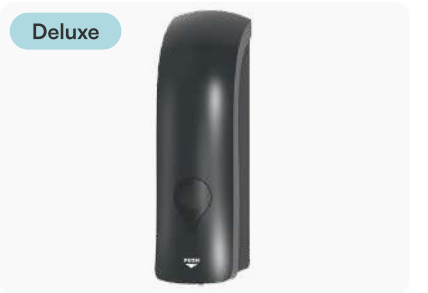

Soap Dispenser's

Classic

Product Code: EBSD0011

White Transparent Shampoo Dispenser 250ml.

[Check Product Details →](#)

Classic

Product Code: EBSD0012

Set Of 2 Transparent Shampoo Dispenser 250+250ml.

[Check Product Details →](#)

Classic

Product Code: EBSD0013

Black Transparent Shampoo Dispenser 250ml.

[Check Product Details →](#)

Classic

Product Code: EBSD0014

Set Of 2 Black Transparent Shampoo Dispenser 250+250ml.

[Check Product Details →](#)

Deluxe

Product Code: EBSD0017

White Shampoo Dispenser 300ml.

[Check Product Details →](#)

Deluxe

Product Code: EBSD0018

Set of 2 White Shampoo Dispenser 300+300ml.

[Check Product Details →](#)

Deluxe

Product Code: EBSD0023

Black Shampoo Dispenser 300ml.

[Check Product Details →](#)

Soap Dispenser's

Deluxe

Product Code: EBSD0024