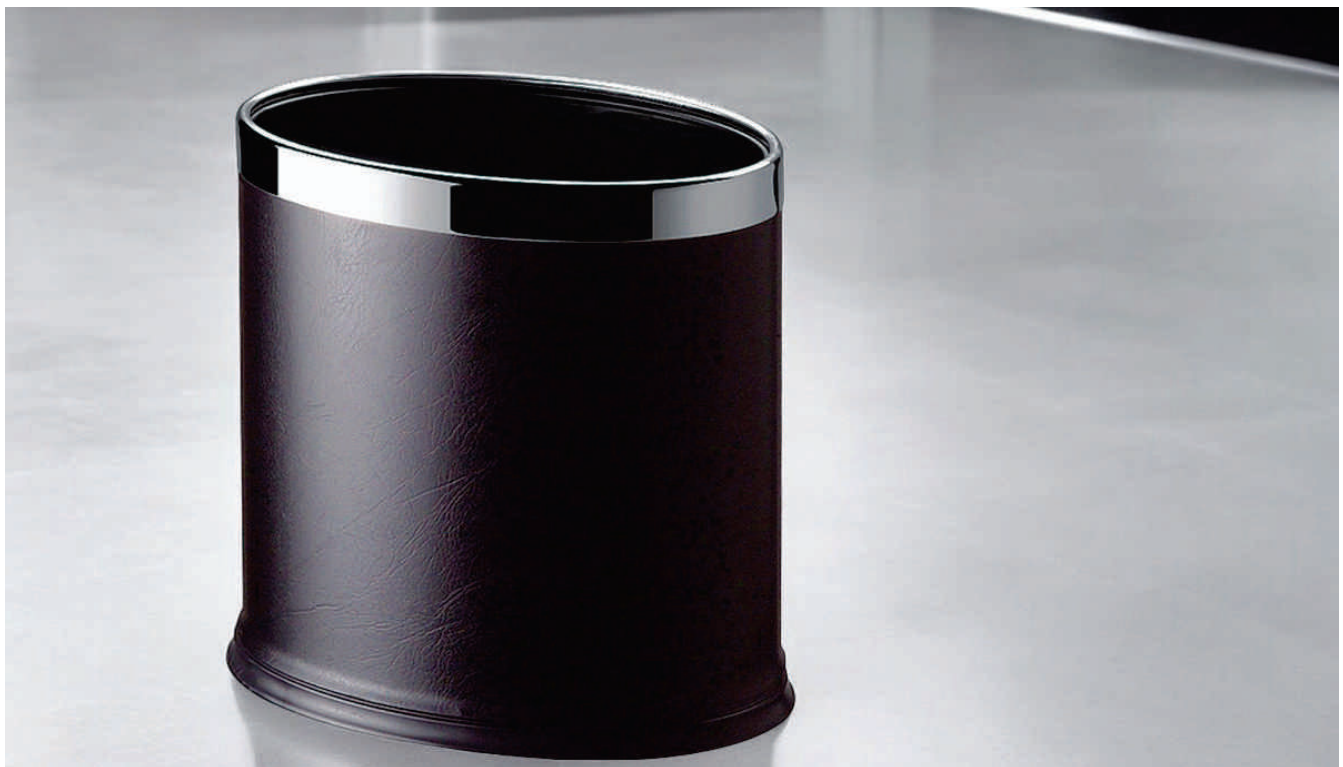

Room Dustbin

Keep Your Space Clean with ElriBird Hotel Room Dustbins. Elevate cleanliness with ElriBird, your trusted Hotel Room Dustbins Supplier. Choose quality solutions for a spotless and organized space.

EBWB0003-BL

Size : 225x270 mm
Shape : Round
Capacity : 10 Liter
Material : Metal + Leather
Double Layer