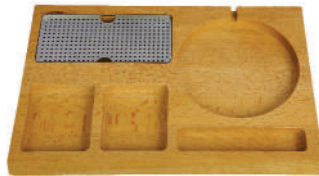

EBKL0018

Wooden Tray
Material : Beach Wooden
Color : 380x320x24mm